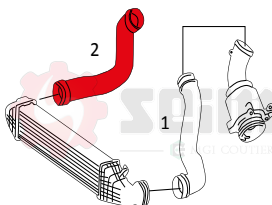

**MERCEDES CLASSE E
(W211)**

MODEL	ENGINE	DATE	INFO	LEGEND	SEIM P/n	OE
E280 CDI-E300 CDI-E320 CDI	642920-642921	03-2002->06-2006 06-2006->12-2008		2	981403	2115282682