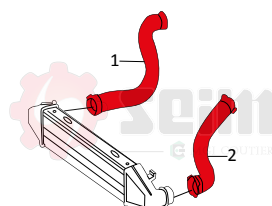

**MERCEDES CLASSE E
(W212)**

MODEL	ENGINE	DATE	INFO	LEGEND	SEIM P/n	OE
E200 NGT	271958	03-2009->11-2012 12-2012->	GAZ NATUREL	1	981392	2045280882
E200 NGT	271958	03-2009->11-2012		2	981393	2045280782