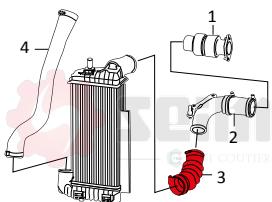

FORD TRANSIT CONNECT II (CHC)

MODEL	ENGINE	DATE	INFO	LEGEND	SEIM P/n	OE
1.6 TDCI 75-95-115cv	75cv (UBGA / DURATORQ) 95cv (TZGA / DURATORQ) 115cv (T1GA / DURATORQ)	09/2013->		3	981257	1784498- AV616C646HE