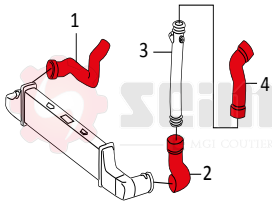

**MERCEDES CLASSE E
(W210)**

MODEL	ENGINE	DATE	INFO	LEGEND	SEIM P/n	OE
E200 CDI-E220 CDI	611961	06-1995->03-2002		1	981357	2105283882- 2105283782
E200 CDI-E220 CDI	611961	06-1995->03-2002		2	981359	2105285582- 2105281882
E200 CDI-E220 CDI	611961	06-1995->03-2002		4	981358	2105285482- 2105284182
E270 CDI	612961	06-1995->03-2002		2	981359	2105285582- 2105281882
E270 CDI	612961	06-1995->03-2002		4	981358	2105285482- 2105284182