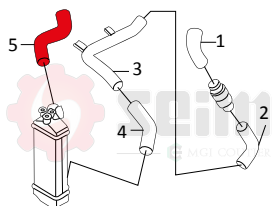

KIA RIO II

MODEL	ENGINE	DATE	INFO	LEGEND	SEIM P/n	OE
1.5 CRDI	-	09-2005->		5	981295	282742A401