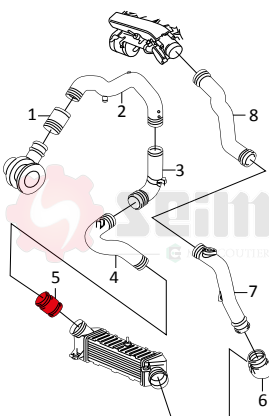

SEAT IBIZA III (6K1)

MODEL	ENGINE	DATE	INFO	LEGEND	SEIM P/n	OE
1.8 TFSi 155cv	AQX AYP	09-1999->03-2002		5	981021	1J0145834A