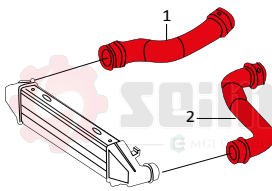

**MERCEDES CLASSE E
(W211)**

MODEL	ENGINE	DATE	INFO	LEGEND	SEIM P/n	OE
E280CDI-E320CDI	648961	03-2002->06-2006		1	981397	2115282882- 2115282782
E200 CDI-E220 CDI	646951-646961	03-2002->06-2006		2	981401	2115282982
E200 KOMP	271956-271941	03-2002->06-2006		1	981398	2115281882
E200 KOMP	271956-271941	03-2002->06-2006		2	981399	2115283982- 2115281682
E220 CDI	646821	03-2002->06-2006		1	981402	2115284282
E270 CDI	647961	03-2002->06-2006		2	981400	2115283182