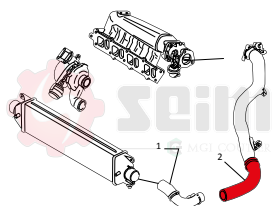

LANCIA DELTA III

MODEL	ENGINE	DATE	INFO	LEGEND	SEIM P/n	OE
1.6 MJTD 90-105-120cv		03-2007->17-12-2010	-	2	981182	51879552