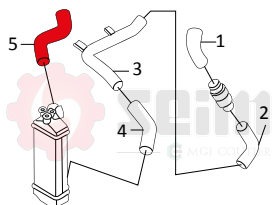

HYUNDAI ACCENT

MODEL	ENGINE	DATE	INFO	LEGEND	SEIM P/n	OE
1.5 CRDI	-	01-2007->02-2010	-	5	981295	282742A401